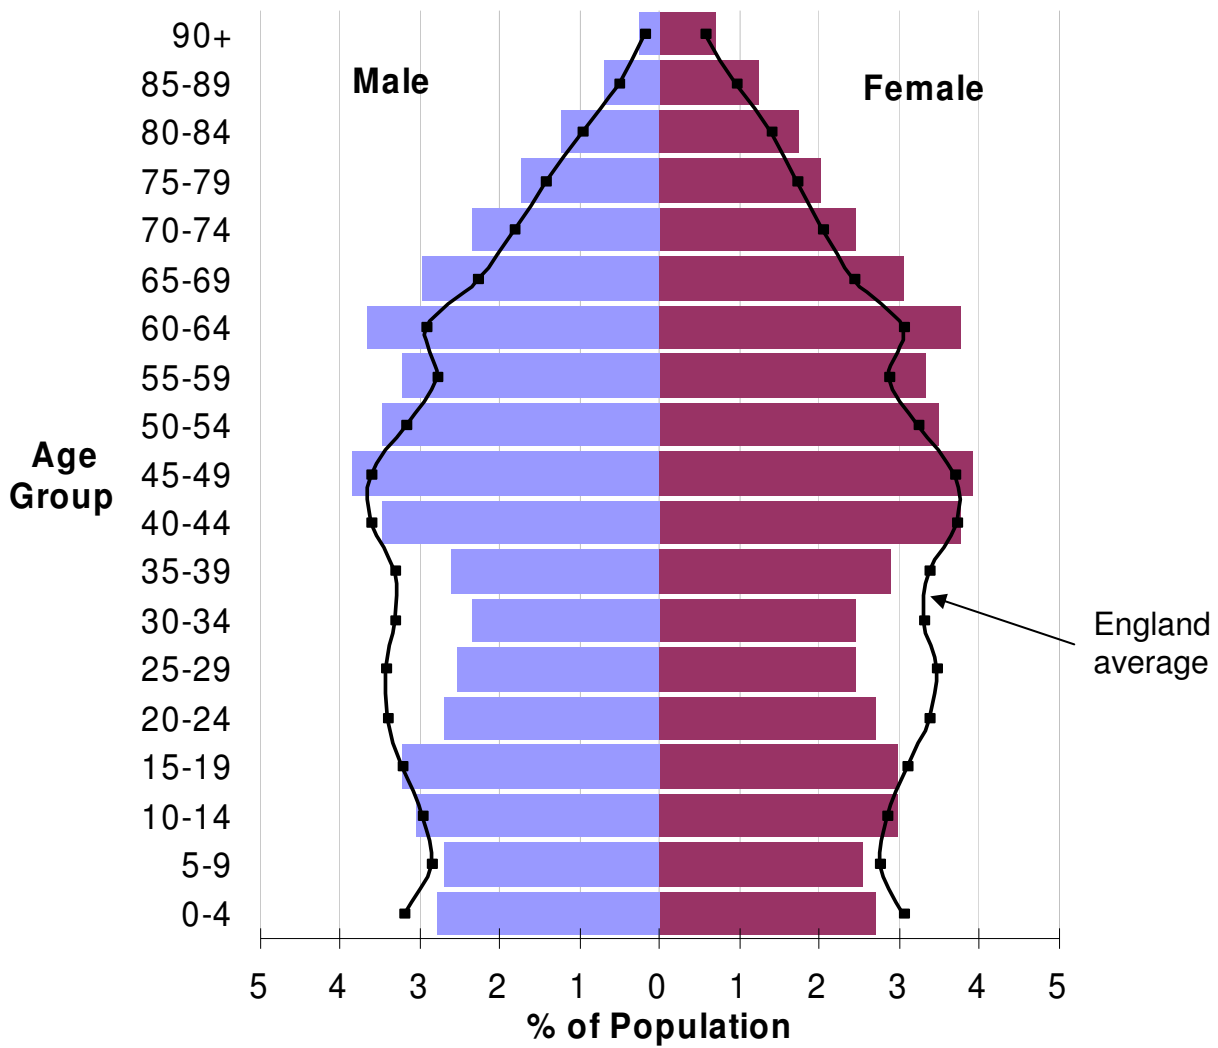

# Mendip 'Population Pyramid' 2011 Census

**Total estimated population: 109,279**

# Sedgemoor 'Population Pyramid' 2011 Census

**Total estimated population: 114,588**

# South Somerset 'Population Pyramid' 2011 Census

**Total estimated population: 161,243**

# Taunton Deane 'Population Pyramid' 2011 Census

**Total estimated population: 110,187**