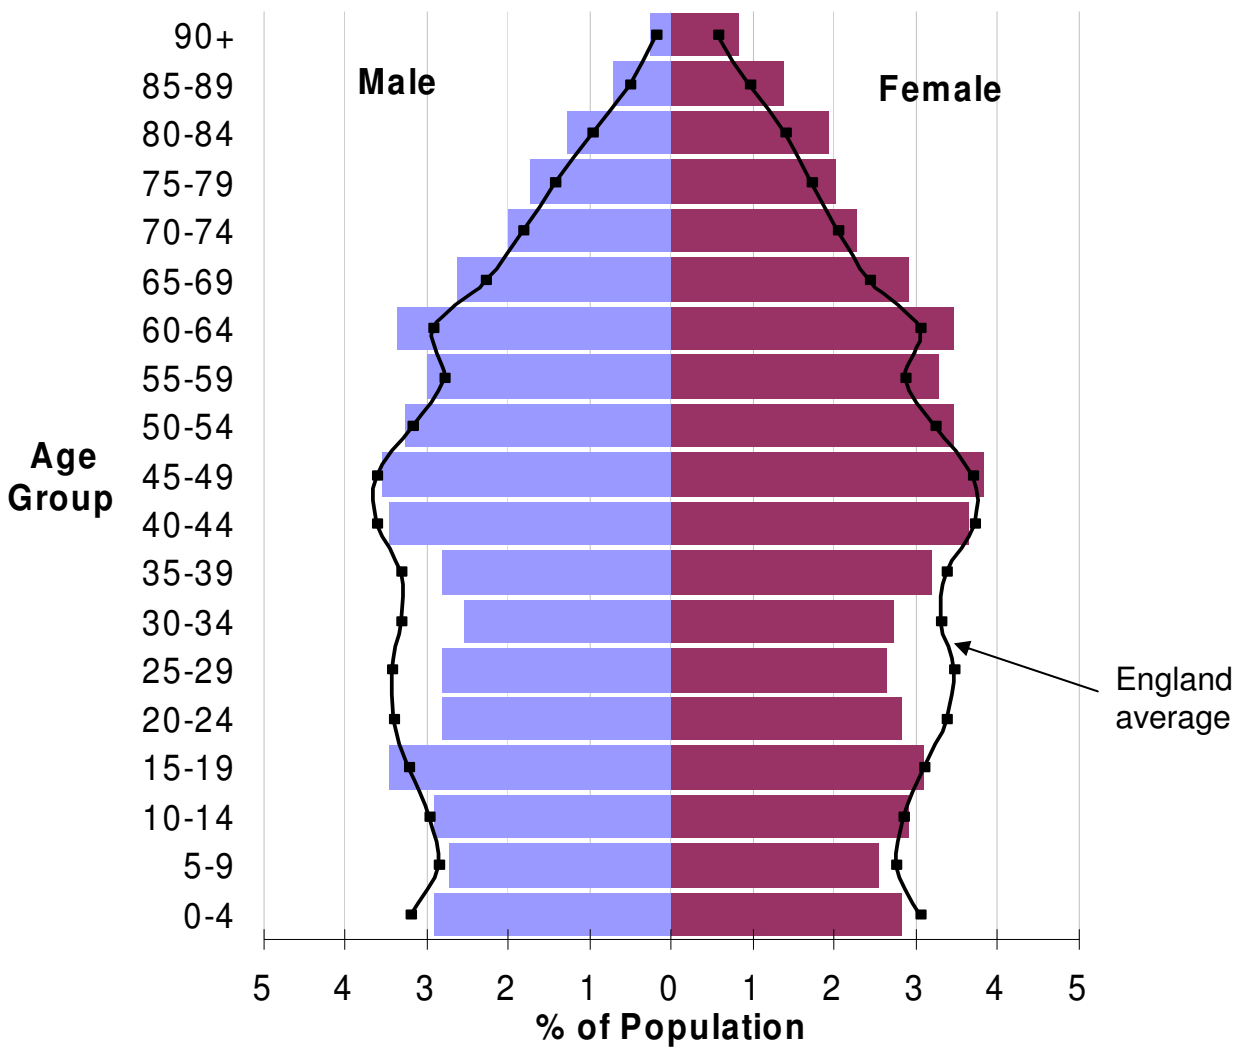

# Mendip 'Population Pyramid' 2011 Census

**Total estimated population: 109,279**

# Sedgemoor 'Population Pyramid' 2011 Census

**Total estimated population: 114,588**

# South Somerset 'Population Pyramid' 2011 Census

**Total estimated population: 161,243**

# Taunton Deane 'Population Pyramid' 2011 Census

**Total estimated population: 110,187**