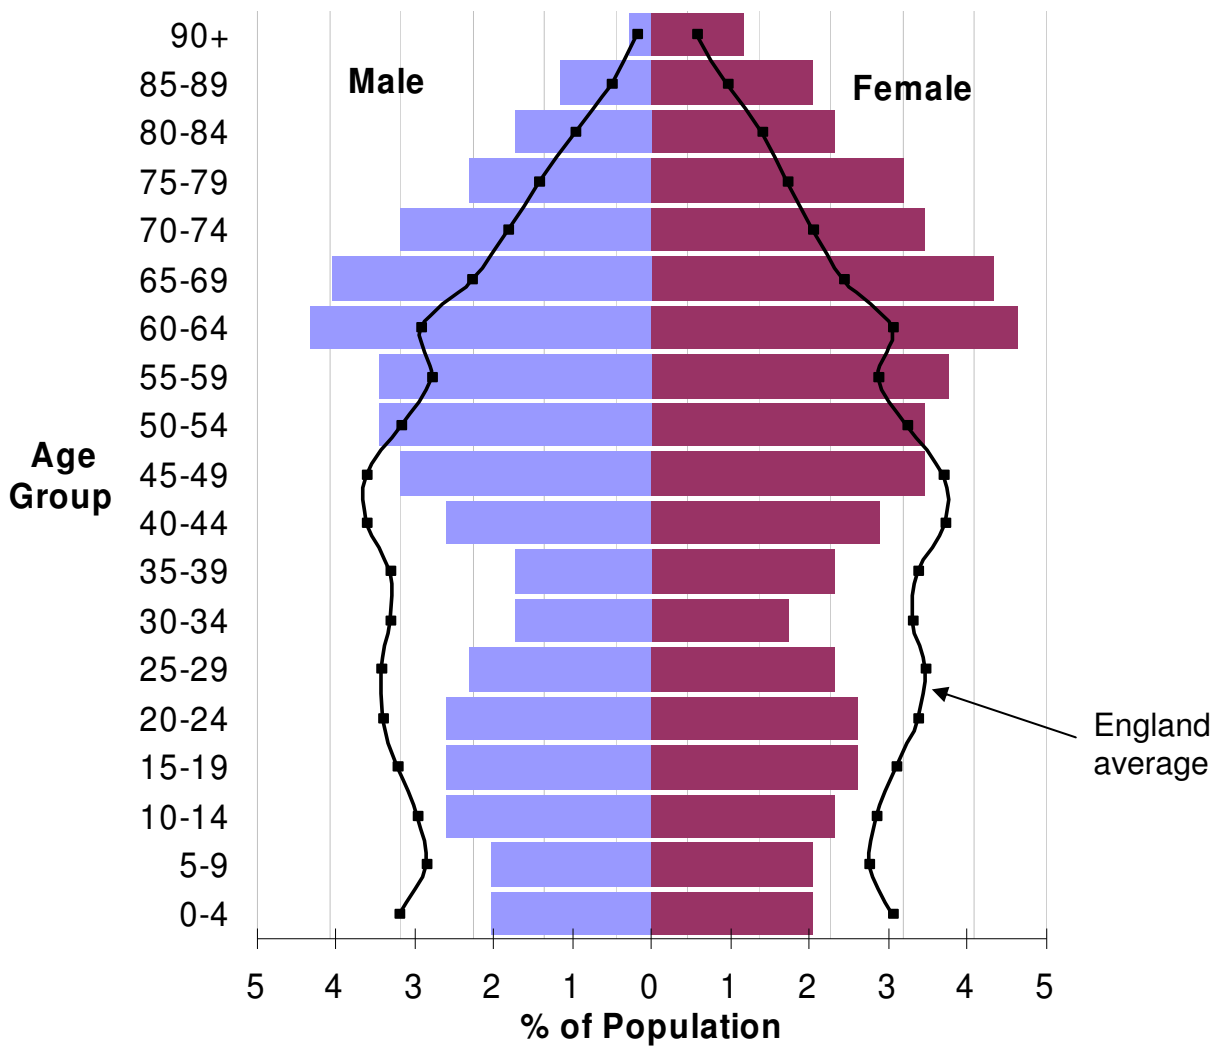

West Somerset 'Population Pyramid' 2011 Census

Total estimated population: 34,675