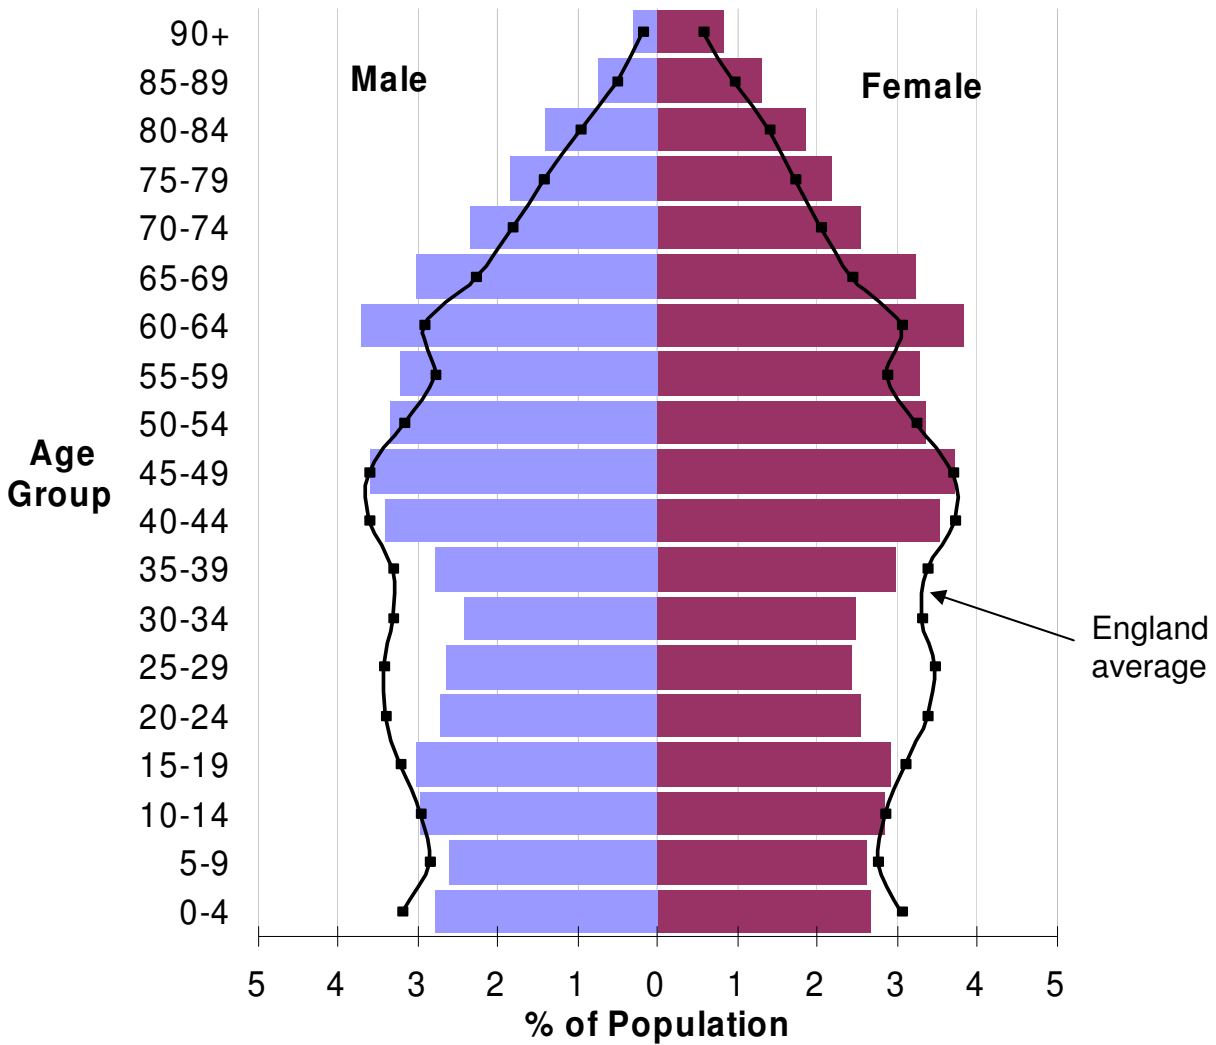

# Mendip 'Population Pyramid' 2011 Census

**Total estimated population: 109,279**

# Sedgemoor 'Population Pyramid' 2011 Census

**Total estimated population: 114,588**

# South Somerset 'Population Pyramid' 2011 Census

**Total estimated population: 161,243**

# Taunton Deane 'Population Pyramid' 2011 Census

**Total estimated population: 110,187**