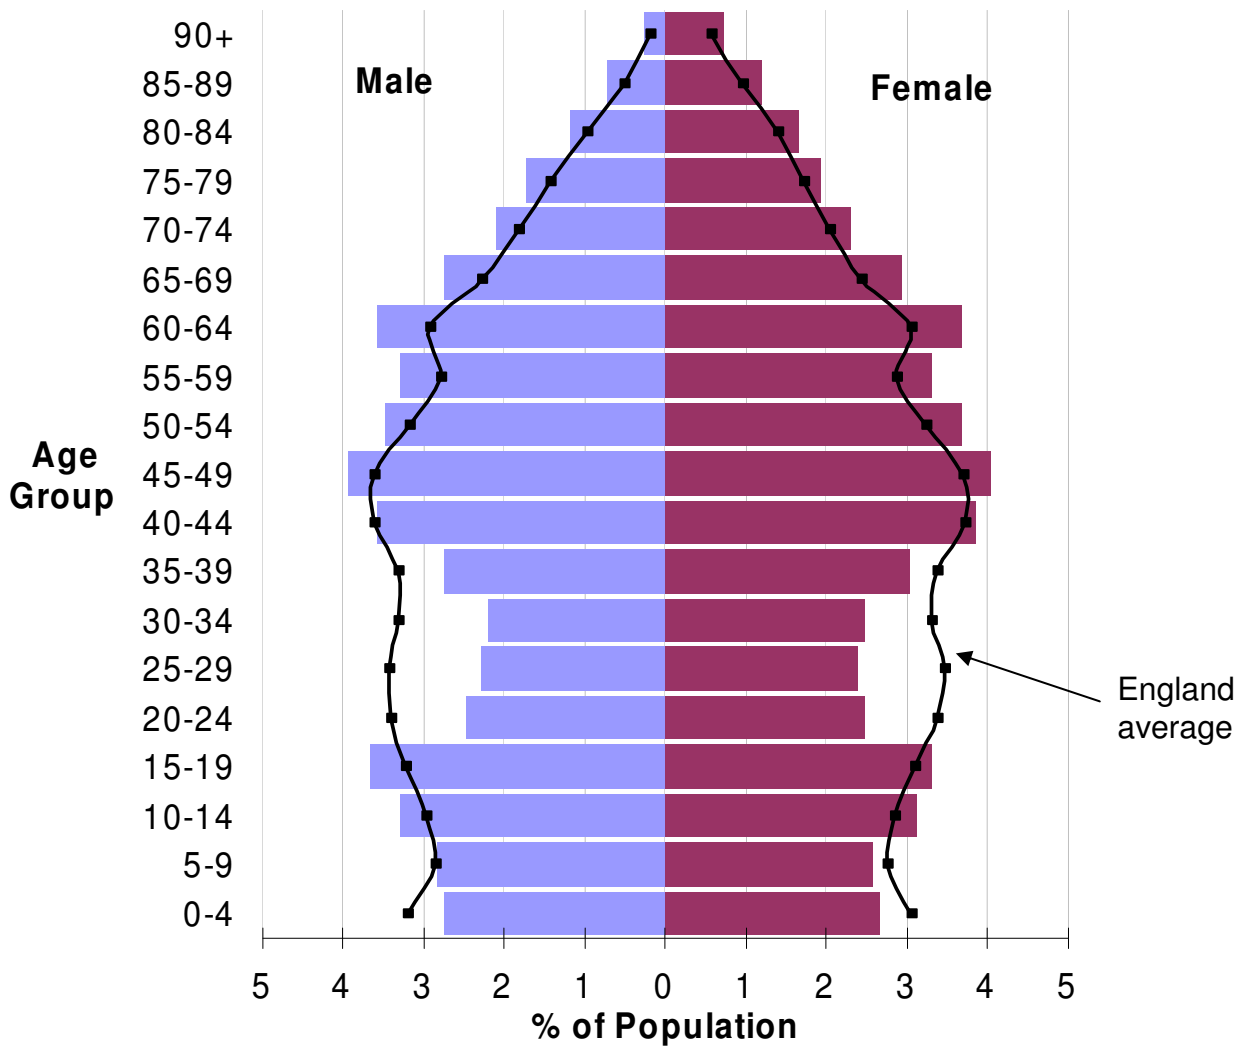

# Mendip 'Population Pyramid' 2011 Census

**Total estimated population: 109,279**

# Sedgemoor 'Population Pyramid' 2011 Census

**Total estimated population: 114,588**

# South Somerset 'Population Pyramid' 2011 Census

**Total estimated population: 161,243**

# Taunton Deane 'Population Pyramid' 2011 Census

**Total estimated population: 110,187**