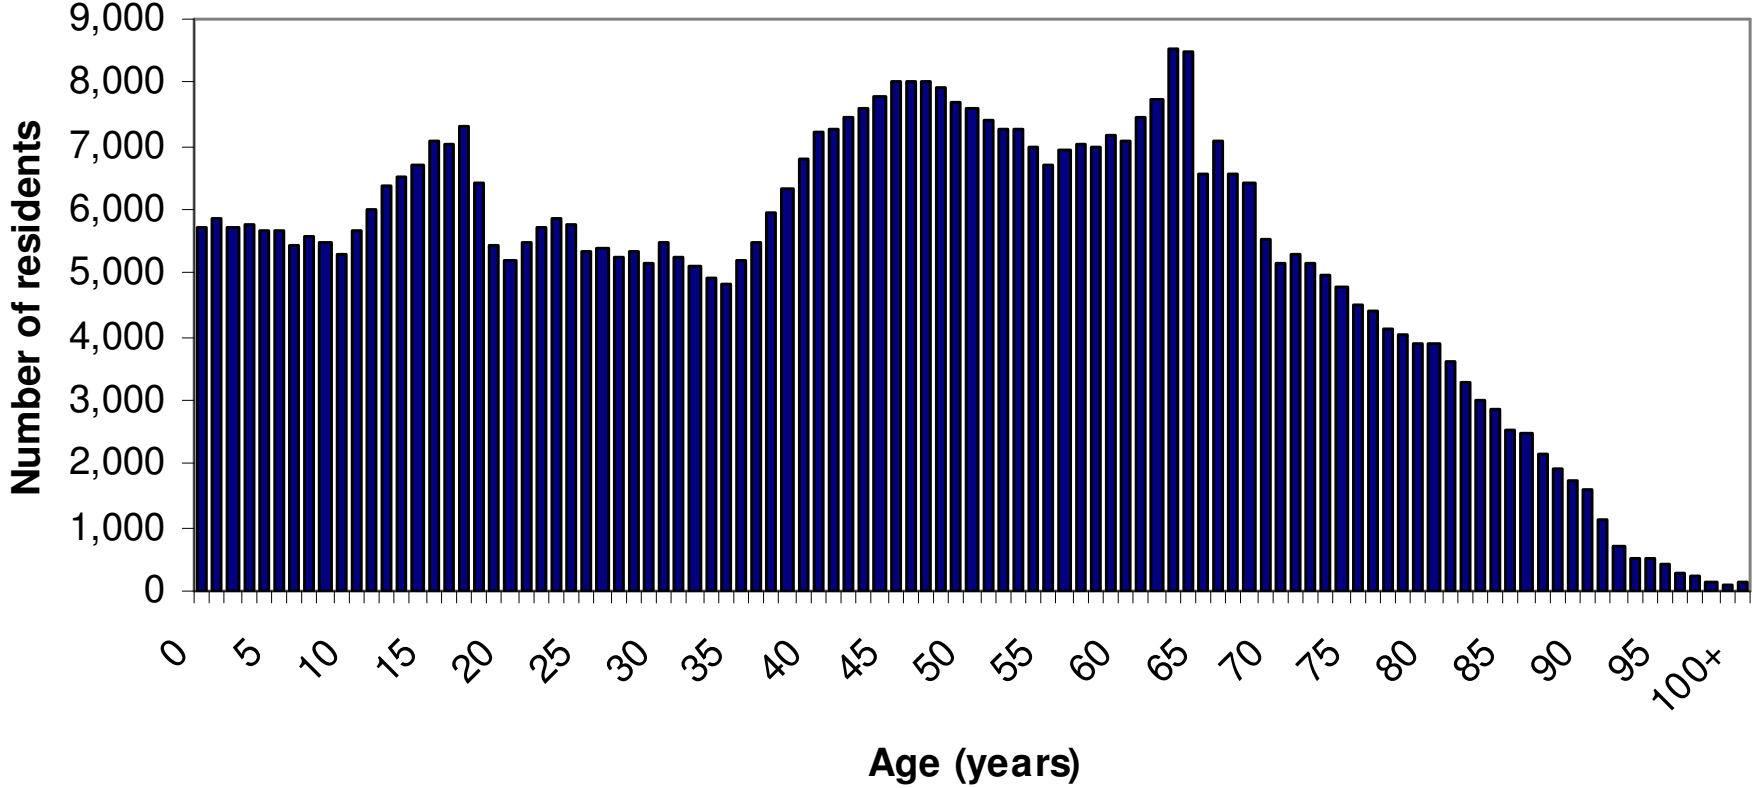

Age	Mendip	Sedgemoor	South Somerset	Taunton Deane	West Somerset	Somerset
79	710	854	1,214	759	346	3,883
80	740	792	1,231	784	361	3,908
81	633	686	1,192	785	324	3,620
82	610	669	1,032	684	282	3,277
83	562	620	925	624	268	2,999
84	518	620	880	618	238	2,874
85	487	517	730	551	243	2,528
86	457	487	803	498	244	2,489
87	410	448	656	455	197	2,166
88	372	377	577	410	194	1,930
89	363	345	542	347	143	1,740
90	277	301	504	367	131	1,580
91	197	240	372	245	91	1,145
92	135	126	201	152	78	692
93	101	96	161	95	52	505
94	97	100	163	113	47	520
95	86	71	107	98	42	404
96	58	50	86	67	29	290
97	44	41	72	57	18	232
98	30	23	39	32	15	139
99	24	21	29	20	10	104
100+	27	23	43	34	18	145

Source Office for National Statistics, 2011 Census

Estimated Population by Age in Single Years, Somerset

Source: Office of National Statistics, 2011 Census

- There were more 63 year-olds in Somerset than any other single age in the population